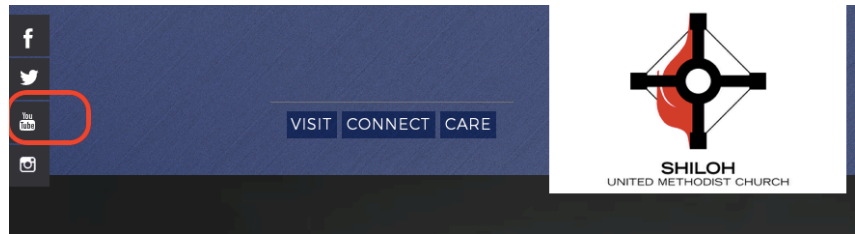

Shiloh UMC YouTube Channel Access Instructions (To watch worship the Monday after each Sunday)

Shortcut

Use this if you are up for a Shortcut to get to the YouTube channel for Shiloh. The other way you can take is to go to www.shilohbillings.church. Then on the left you can click on our YouTube channel link. (Circled in red)

Normal Way to Search for a Youtube Channel

1. Open YouTube on your phone, tablet or computer.
2. Search for the “Shiloh UMC Billings” YouTube page:
  - a. On a phone or tablet:
    - i. Click the symbol at the top of the page
    - ii. Type *Shiloh United Methodist Church* in the Search text box that appears
    - iii. When *Shiloh United Methodist Church* shows up in the list below, click on that link
    - iv. Find the Shiloh UMC link below (it’s the one with the Shiloh logo next to it).
    - v. Click Subscribe
    - vi. If you have more than one email, it will ask you which email you want to use.
    - vii. It will ask you if you want to Turn on Notifications. You decide.
    - viii. Once you have subscribed, go back to the search page and click on the link you saw in iv. above.
  - b. On your computer:
    - i. Click the symbol at the top of the page
    - ii. Type *Shiloh United Methodist Church* in the Search text box that appears
    - iii. When *Shiloh United Methodist Church* shows up in the list below, click on that link
    - iv. Find the Shiloh UMC link below (it’s the one with the Shiloh logo next to it).
    - v. Click Subscribe
    - vi. If you have more than one email, it will ask you which email you want to use.
    - vii. It will ask you if you want to Turn on Notifications. You decide.
    - viii. Once you have subscribed, go back to the search page and click on the link you saw in iv. above.
3. Look for the YouTube worship video:
  - a. On a phone or tablet:
    - i. Once you are on the Shiloh UMC YouTube page, scroll down the page to find the video you want to watch. Click on it.
  - b. On your computer:
    - i. Once you are on the Shiloh UMC YouTube page, scroll down the page to find the video you want to watch. Click on it.